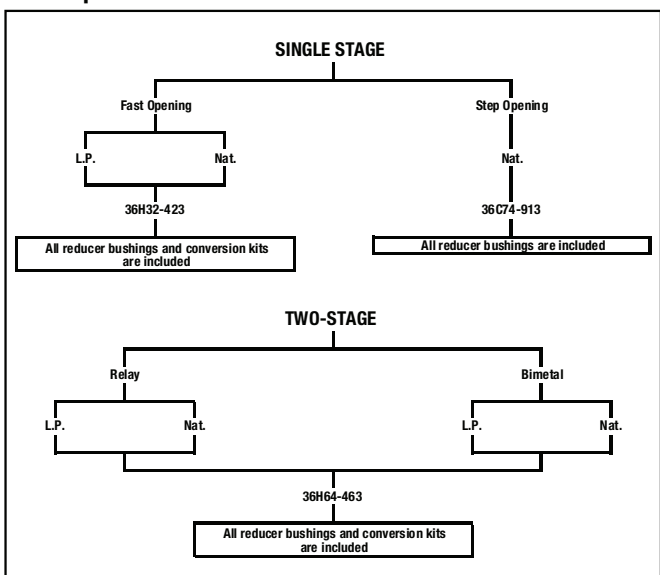

Direct Spark