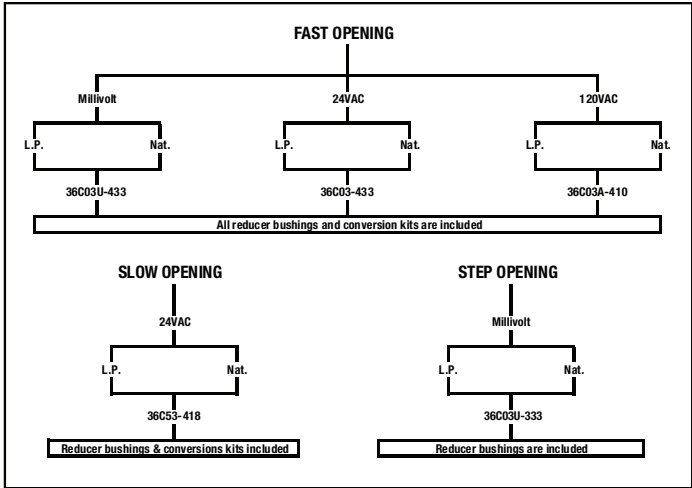

Hot Surface Ignition

Direct Spark

▶ Gas Valve Selection Guide

Standing Pilot

Cycle Pilot

► Range of Operation

36C

36H