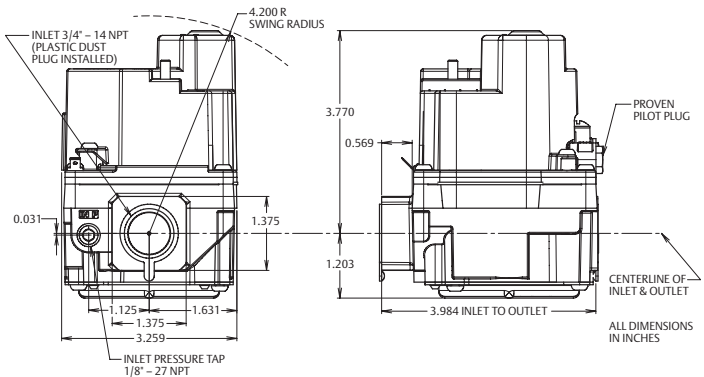

► Product Features and Specifications

36H Series

Universal Replacement Electronic Ignition Gas Valve. The versatile 36H Series combination gas valves cover a wide range of applications. Designed for use with common ignition systems (HSI/DSI/Proven Pilot), it replaces hundreds of existing models in the field. The 36H Series is our highest capacity combination gas valve.

Features

- HSI/DSI/Proven Pilot
- Single Stage/Two-Stage
- Fast/Slow Opening
- Convertible – natural or LP Gas
- Adjustable regulator(s)
- Inlet/outlet screens
- Electric on-off switch
- Inlet/outlet pressure taps
- CSA approved

Specifications

Electrical Rating.....0.41 amps (Single Stage)
0.54 amps (Two-Stage)
Voltage..... 24 VAC
Frequency.....50/60 Hz
Operating Ambient Temperature.....-40° to 175°F (-40° to 79°C)
Pressure Rating (max.)..... 1/2 PSI (14.0" W.C.)

Pipe Size (36 H)	1" PD Capacity	
	BTU/HR	
	NAT GAS 0.64 Sp. Gr. (1000 BTU/HR)	LP GAS 1.53 Sp. Gr. (2500 BTU/HR)
1/2" x 1/2"	170,000	275,500
1/2" x 3/4"	230,000	372,600
3/4" x 3/4"	300,000	486,000

Valve Stages	Regulator Adjustment Range		
	Nat. Gas	LP Gas	
	Single Stage	2.5" to 5.0"	5.0" to 12.0"
Two- Stage	1.0" - 3.5" Low 2.5" - 5.0" High	4.0" - 9.5" Low 8.0" - 12.0" High	

Model Number	Voltage	Type of Gas	Pipe Size	Opening Characteristics	Stages	HSI/DSI	Proven Pilot	Standing Pilot	Intermittent Pilot	Convertible Nat./LP Kit Included	Reducer Bushing Kit	Inlet & Outlet Pressure Tap
36H32-304	24 VAC	Nat./LP	1/2 x 3/4	Fast	1	Yes	Yes	No	Yes	Yes	Yes	Yes
36H32-423	24 VAC	Nat./LP	3/4 x 3/4	Fast	1	Yes	Yes	No	Yes	Yes	Yes	Yes
36H33-412	24 VAC	Nat./LP	3/4 x 3/4	Slow	1	Yes	Yes	No	Yes	Yes	Yes	Yes
36H64-463	24 VAC	Nat./LP	3/4 x 3/4	Fast	2	Yes	Yes	No	Yes	Yes	Yes	Yes
36H65-401	24 VAC	Nat./LP	3/4 x 3/4	Slow	2	Yes	Yes	No	Yes	Yes	Yes	Yes