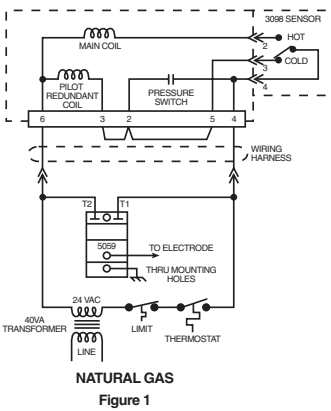

System Applications

Cycle Pilot System

The thermostat calls for heat and simultaneously energizes pilot solenoid and pilot relight control. Pilot valve opens and relight begins sparking. Gas flow activates the pressure switch. Sparks ignite pilot gas. Once the flame is detected, the sparks stop. After sufficient heat is sensed by the Mercury Flame Sensor, the main valve is energized and the system is in operating mode. (Fig. 1)

The schematic for "ALL GASES," Figure 2, includes a safety timer which acts to close the main gas valve, turns off the pilot redundant coil and locks out the system should a flame not be detected within a fixed period of time.