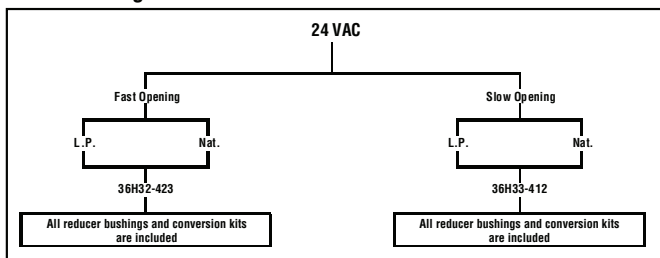

► Gas Valve Selection Guide

What questions need to be asked when matching up gas valves?

1. Type of Valve

- 1.1 Standing Pilot
- 1.2 Intermittent Ignition (Proven/Intermittent Pilot)
- 1.3 Direct Burner Ignition (Spark or Hot Surface)
- 1.4 Single Stage
- 1.5 Two-Stage

2. Pipe Size Both Inlet and Outlet

3. Coil Voltage

- 3.1 24V
- 3.2 750 mV
- 3.3 Line Voltage (120 or 240V)

4. Type of gas (LP or Natural)

5. Opening Characteristics of Gas Valve

- 5.1 Fast Opening
- 5.2 Slow Opening
- 5.3 Step Opening

Hot Surface Ignition