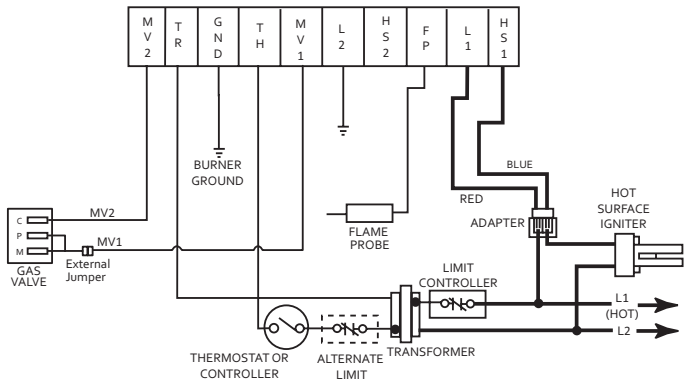

TYPE NUMBER CODING

Number	Pipe Size (inlet x outlet)
2XX	1/2 NPT x 1/2 NPT Pressure Tap Towers
5XX	1/2 NPT x 1/2 NPT 1/8 NPT Press. Taps
6XX	1/2 NPT x 1/2 NPT Bottom Outlet 1/8 NPT Press. Taps

VOLTAGE / FEATURE LETTER CODING

Typical Wiring for Hot Surface Ignition System

Direct Spark Ignition (DSI)

The thermostat calls for heat and simultaneously energizes the DSI control module and gas valve solenoid. Sparks at the ignition electrodes ignite the gas at the main burner. Flame is sensed through the electrodes by the flame detection circuit and shuts off the sparking. If flame is not established within a fixed time period (lock-out time) main and redundant valves close, sparking ceases and the control module locks out.