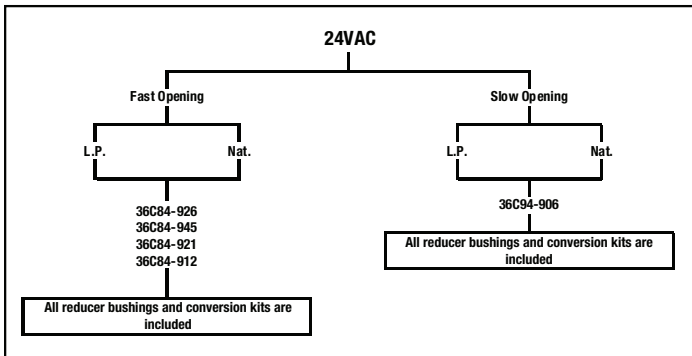

Hot Surface Ignition

Direct Spark

▶ Gas Valve Selection Guide

Standing Pilot

Cycle Pilot

► Range of Operation

36C

36H