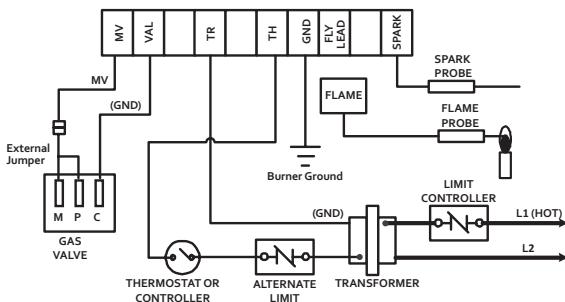

Alpha Numeric	Voltage	Additional Features
None	24V 50/60 HZ	Std. Adj.
Y	24V 50/60 HZ	Limited Max. Adj. Reg.
A	120V 50/60 HZ	
K	240V 50/60 HZ	

► System Applications

Hot Surface Ignition (HSI)

The thermostat calls for heat and energizes the HSI control. If system is equipped with prepurge, the purge fan is energized and power will be delayed thirty seconds before application to the Hot Surface Ignitor. If prepurge is not selected, the ignitor is powered within one second. The ignitor heats up and at the end of the heating period, the redundant and main valves are opened. A flame must be detected within a fixed time period or both valves close, the ignitor is turned off and the HSI control locks out unless the system is equipped with retry. Retry indicates the ignition sequence will be repeated for a total of three tries if flame is undetected or lost within 30 seconds of ignition.

Typical Wiring for Hot Surface Ignition System

Direct Spark Ignition (DSI)

The thermostat calls for heat and simultaneously energizes the DSI control module and gas valve solenoid. Sparks at the ignition electrodes ignite the gas at the main burner. Flame is sensed through the electrodes by the flame detection circuit and shuts off the sparking. If flame is not established within a fixed time period (lock-out time) main and redundant valves close, sparking ceases and the control module locks out.

Typical Wiring for Direct Spark Ignition System

Standing Pilot

Gas flow to the pilot burner is controlled by a safety valve which is manually operated and held in by current generated from a thermocouple placed in the pilot flame. When the thermostat calls for heat the main valve is energized.