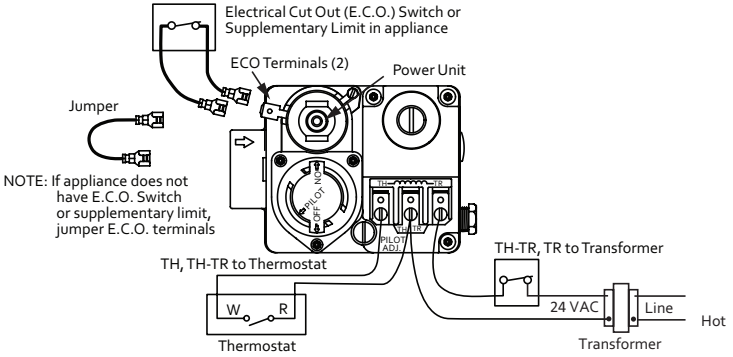

Typical Wiring for Hot Surface Ignition System

Direct Spark Ignition (DSI)

The thermostat calls for heat and simultaneously energizes the DSI control module and gas valve solenoid. Sparks at the ignition electrodes ignite the gas at the main burner. Flame is sensed through the electrodes by the flame detection circuit and shuts off the sparking. If flame is not established within a fixed time period (lock-out time) main and redundant valves close, sparking ceases and the control module locks out.

Typical Wiring for Direct Spark Ignition System

Standing Pilot

Gas flow to the pilot burner is controlled by a safety valve which is manually operated and held in by current generated from a thermocouple placed in the pilot flame. When the thermostat calls for heat the main valve is energized.