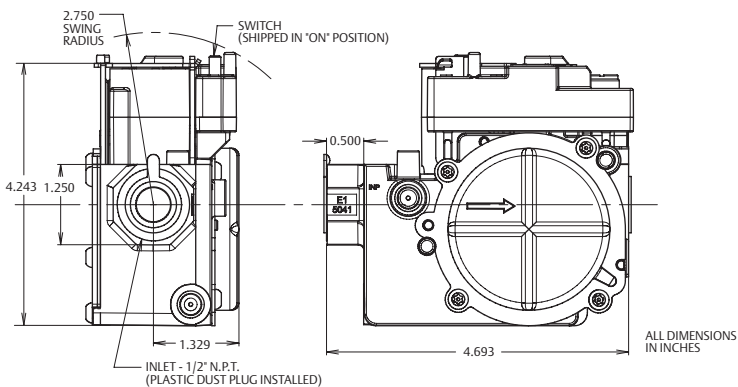

► Product Features and Specifications

36J Series

Replacement Electronic Ignition Gas Valve. The versatile 36J series combination gas valves cover a wide range of applications. Designed for use with common ignition systems (HSI/DSI), it replaces hundreds of existing models in the field.

Features

- HSI/DSI
- Single Stage/Two-Stage
- Fast/Slow Opening
- Convertible – natural or LP Gas
- Adjustable regulator(s)
- Inlet/outlet screens
- Electric on-off switch
- Inlet/outlet pressure taps
- CSA approved

Specifications

Electrical Rating.....	0.28 amps (Single Stage) 0.43 amps (Two-Stage)
Voltage.....	24 VAC
Frequency.....	50/60 Hz
Operating Ambient Temperature.....	-40° to 175°F (-40° to 79°C)
Pressure Rating (max.).....	1/2 PSI (14.0" W.C.)

Pipe Size (36 J)	1" PD Capacity	
	BTU/HR	
	NAT GAS 0.64 Sp. Cr. (1000 BTU/HR)	LP GAS 1.53 Sp. Cr. (2500 BTU/HR)
1/2" x 1/2"	140,000	226,800

Valve Stages	Regulator Adjustment Range		
	Nat. Gas	LP Gas	
	Single Stage	2.5" to 5.0"	7.0" to 12.0"
Two-Stage	1.0" – 4.0" Low 2.0" – 5.0" High	4.0" – 10.0" Low 6.0" – 12.0" High	
Modulating	0.40" to -4.0"	1.3" to 11.5"	

Model Number	Voltage	Type of Gas	Pipe Size	Opening Characteristics	Regulator Setting	Convertible Nat./LP	LP Conversion Kit Included	Flow Direction	Reducer Bushing Kit	Filter Screen	Inlet Pressure Tap	Outlet Pressure Taps
36J22-214	24 VAC	Nat./LP	1/2 x 1/2	Fast	3.5"	Yes	Yes	Str. Thru	Yes	Yes	Yes	Yes
36J24-214	24 VAC	Nat./LP	1/2 x 1/2	Slow	3.5"	Yes	Yes	Str. Thru	Yes	Yes	Yes	Yes
36J54-214	24 VAC	Nat./LP	1/2 x 1/2	2-Stage – Fast	LO 1.5" – HI 3.5"	Yes	Yes	Str. Thru	Yes	Yes	Yes	Yes
36J55-214	24 VAC	Nat./LP	1/2 x 1/2	2-Stage – Slow	LO 1.5" – HI 3.5"	Yes	Yes	Str. Thru	Yes	Yes	Yes	Yes
36J24-614	24 VAC	Nat./LP	1/2 x 1/2	Slow	3.5"	Yes	Yes	90° Bottom Outlet	No	Yes	Yes	Yes
36J55-614	24 VAC	Nat./LP	1/2 x 1/2	2-Stage – Slow	LO 1.5" – HI 3.5"	Yes	Yes	90° Bottom Outlet	No	Yes	Yes	Yes