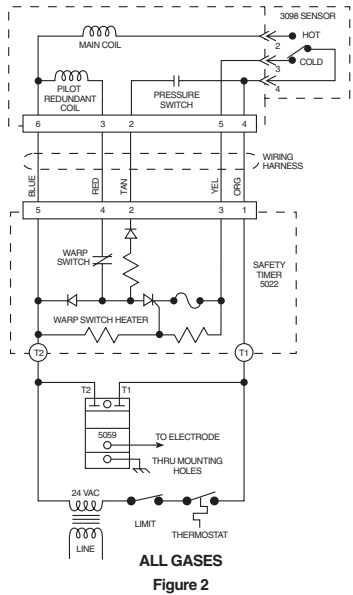

CYCLE PILOT HARNESES	
HARNESS LENGTH	TYPE NO.
36"	F115-0059
36"	F115-0064