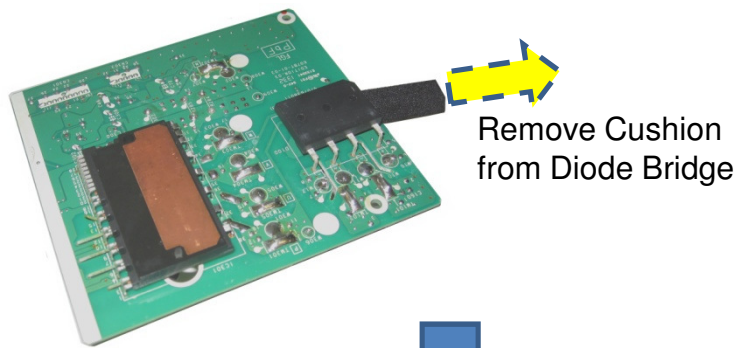

### Included in this KIT F :

K0700095047 Screw M4 L16-- 2pcs.

K0700095054 Screw M3 L14-- 1pcs.

K0000036795 Heat Sink Grease-- 1pc.